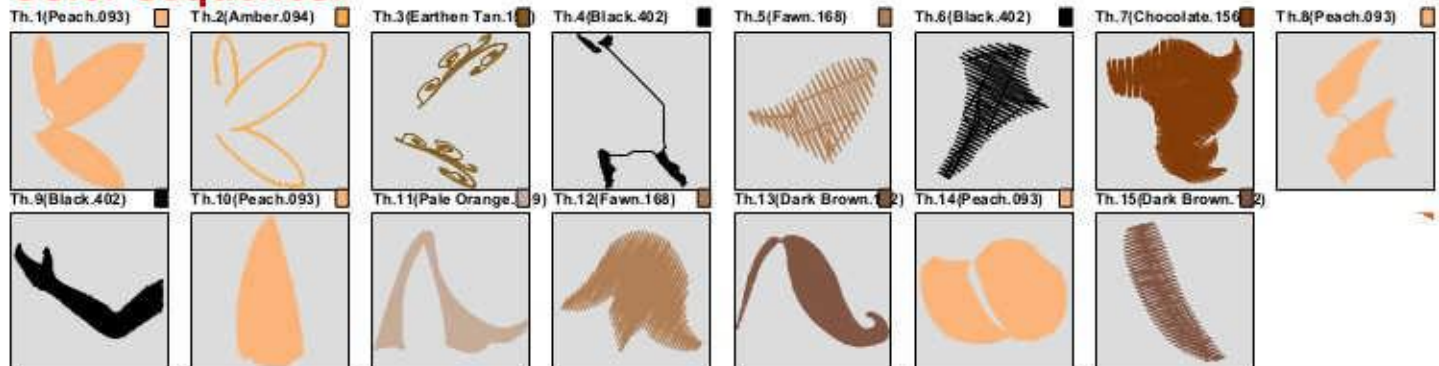

Color Sequence:

Th.1(Baby Blue.332) Th.2(Pale Turquoise.333) Th.3(Marine Aqua.331) Th.4(Black.402) Th.5(Dark Aqua Green.326) Th.6(Marine Aqua.331) Th.7(Dark Aqua Green.326) Th.8(Pale Turquoise.333)

Th.9(Oasis.327) Th.10(Fawn.168) Th.11(Pale Turquoise.333) Th.12(Black.402) Th.13(Marine Aqua.331) Th.14(Pale Purple.283) Th.15(Pale Turquoise.333) Th.16(Marine Aqua.331)

Color Sequence:

Design Name: fairy9

Size=3.89 inch x 5.90 inch

Stitch No.=21371

ChangeColor No.=14

Design Note:

No.	Thread	Length(inch)
1.	 KINGSTAR.Peach.093	160.91
2.	 KINGSTAR.Amber.094	114.28
3.	 KINGSTAR.Earthen Tan.154	101.79
4.	 KINGSTAR.Black.402	100.06
5.	 KINGSTAR.Fawn.168	7.45
6.	 KINGSTAR.Black.402	14.15
7.	 KINGSTAR.Chocolate.156	95.14
8.	 KINGSTAR.Peach.093	33.18
9.	 KINGSTAR.Black.402	58.67
10.	 KINGSTAR.Peach.093	256.04
11.	 KINGSTAR.Pale Orange.169	301.76
12.	 KINGSTAR.Fawn.168	33.87
13.	 KINGSTAR.Dark Brown.172	460.26
14.	 KINGSTAR.Peach.093	98.18
15.	 KINGSTAR.Dark Brown.172	16.43

Color Sequence:

Design Name: fairy10

Size=4.67 inch x 5.91 inch

Stitch No.=20804

ChangeColor No.=11

Design Note:

No.	Thread	Length(inch)
1.	KINGSTAR.White.401	130.81
2.	KINGSTAR.Black.402	305.61
3.	KINGSTAR.White.401	289.96
4.	KINGSTAR.Ballad Blue.361	321.40
5.	KINGSTAR.White.401	19.37
6.	KINGSTAR.Black.402	401.68
7.	KINGSTAR.Dark Brown.185	67.38
8.	KINGSTAR.White.401	57.48
9.	KINGSTAR.Ballad Blue.361	102.13
10.	KINGSTAR.Black.402	20.27
11.	KINGSTAR.White.401	137.23
12.	KINGSTAR.Black.402	26.10

Color Sequence: