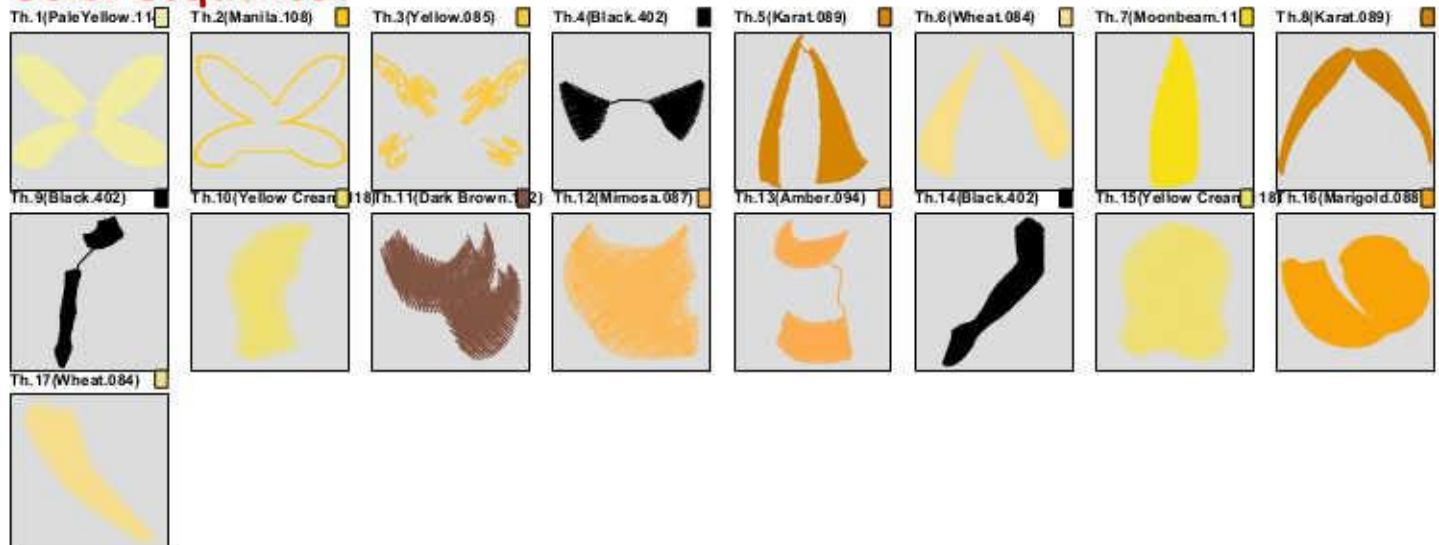

Color Sequence:

Th.1(Baby Blue.332) Th.2(Pale Turquoise.333) Th.3(Marine Aqua.331) Th.4(Black.402) Th.5(Dark Aqua Green.326) Th.6(Marine Aqua.331) Th.7(Dark Aqua Green.326) Th.8(Pale Turquoise.333)

Th.9(Oasis.327) Th.10(Fawn.168) Th.11(Pale Turquoise.333) Th.12(Black.402) Th.13(Marine Aqua.331) Th.14(Pale Purple.283) Th.15(Pale Turquoise.333) Th.16(Marine Aqua.331)

Th.17(Pale Turquoise.333) Th.18(Dark Aqua Green.326)

Design Name: fairy8

Size=5.03 inch x 5.91 inch

Stitch No.=33013

ChangeColor No.=16

Design Note:

No.	Thread	Length(inch)
1.	KINGSTAR.Pale Yellow.114	340.00
2.	KINGSTAR.Manila.108	177.67
3.	KINGSTAR.Yellow.085	399.22
4.	KINGSTAR.Black.402	22.63
5.	KINGSTAR.Karat.089	308.06
6.	KINGSTAR.Wheat.084	340.30
7.	KINGSTAR.Moonbeam.117	324.88
8.	KINGSTAR.Karat.089	451.85
9.	KINGSTAR.Black.402	58.73
10.	KINGSTAR.Yellow Cream.118	21.62
11.	KINGSTAR.Dark Brown.172	59.73
12.	KINGSTAR.Mimosa.087	33.19
13.	KINGSTAR.Amber.094	32.20
14.	KINGSTAR.Black.402	50.96
15.	KINGSTAR.Yellow Cream.118	38.75
16.	KINGSTAR.Marigold.088	133.10
17.	KINGSTAR.Wheat.084	23.76

Color Sequence:

Design Name: fairy9

Size=3.89 inch x 5.90 inch

Stitch No.=21371

ChangeColor No.=14

Design Note:

No.	Thread	Length(inch)
1.	 KINGSTAR.Peach.093	160.91
2.	 KINGSTAR.Amber.094	114.28
3.	 KINGSTAR.Earthen Tan.154	101.79
4.	 KINGSTAR.Black.402	100.06
5.	 KINGSTAR.Fawn.168	7.45
6.	 KINGSTAR.Black.402	14.15
7.	 KINGSTAR.Chocolate.156	95.14
8.	 KINGSTAR.Peach.093	33.18
9.	 KINGSTAR.Black.402	58.67
10.	 KINGSTAR.Peach.093	256.04
11.	 KINGSTAR.Pale Orange.169	301.76
12.	 KINGSTAR.Fawn.168	33.87
13.	 KINGSTAR.Dark Brown.172	460.26
14.	 KINGSTAR.Peach.093	98.18
15.	 KINGSTAR.Dark Brown.172	16.43