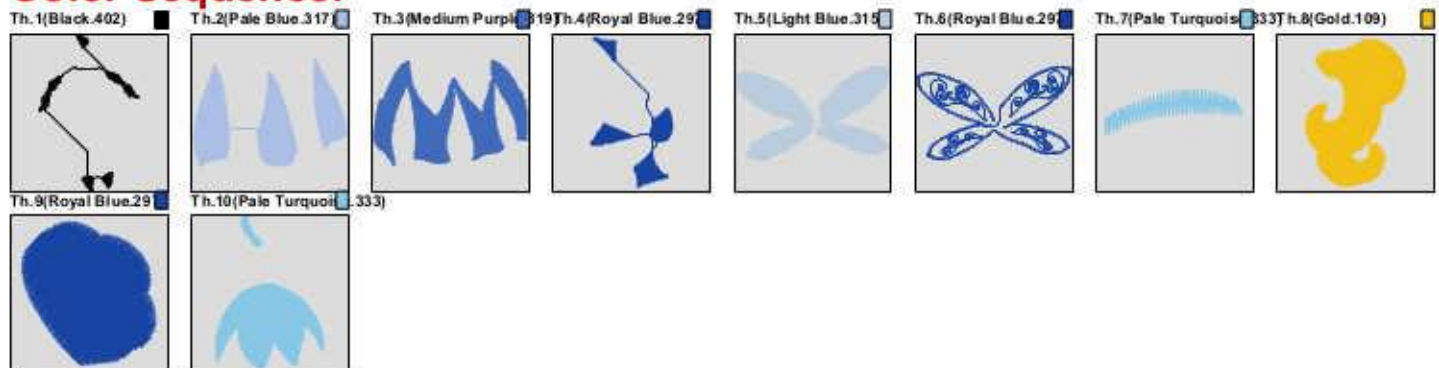

Color Sequence:

Th.1(Black.402)	Th.2(Orange.095)	Th.3(Dark Rust.032)	Th.4(Gold/Orange.097)	Th.5(Amber.094)	Th.6(Orange.098)	Th.7(Coral Haze.063)	Th.8(Celery.113)
Th.9(Orange.095)	Th.10(Coral Haze.063)	Th.11(Orange.095)	Th.12(Chocolate.138)	Th.13(Pale Yellow.121)			

Design Name: fairy5

Size=5.24 inch x 5.91 inch

Stitch No.=27713

ChangeColor No.=9

Design Note:

No.	Thread	Length(inch)
1.	KINGSTAR.Black.402	116.89
2.	KINGSTAR.Pale Blue.317	277.46
3.	KINGSTAR.Medium Purple.319	410.52
4.	KINGSTAR.Royal Blue.297	49.20
5.	KINGSTAR.Light Blue.315	292.53
6.	KINGSTAR.Royal Blue.297	391.16
7.	KINGSTAR.Pale Turquoise.333	8.42
8.	KINGSTAR.Gold.109	136.22
9.	KINGSTAR.Royal Blue.297	83.41
10.	KINGSTAR.Pale Turquoise.333	947.81

Color Sequence:

Design Name: fairy6		
Size=5.31 inch x 5.91 inch	Stitch No.=25680	ChangeColor No.=13

No.	Thread	Length(inch)
1.	KINGSTAR.Black.402	92.01
2.	KINGSTAR.Parfait Pink.011	254.68
3.	KINGSTAR.Cerise.804	379.25
4.	KINGSTAR.Fluro Pink.813	522.32
5.	KINGSTAR.Red.037	195.32
6.	KINGSTAR.White.401	515.73
7.	KINGSTAR.Pale Orange.132	79.40
8.	KINGSTAR.Black.402	123.48
9.	KINGSTAR.White.401	42.28
10.	KINGSTAR.Foxy Red.036	47.23
11.	KINGSTAR.Red.037	17.05
12.	KINGSTAR.Fluro Pink.813	80.65
13.	KINGSTAR.Foxy Red.036	48.00
14.	KINGSTAR.White.401	22.86

Color Sequence:

Design Name: fairy10

Size=4.67 inch x 5.91 inch

Stitch No.=20804

ChangeColor No.=11

Design Note:

No.	Thread	Length(inch)
1.	KINGSTAR.White.401	130.81
2.	KINGSTAR.Black.402	305.61
3.	KINGSTAR.White.401	289.96
4.	KINGSTAR.Ballad Blue.361	321.40
5.	KINGSTAR.White.401	19.37
6.	KINGSTAR.Black.402	401.68
7.	KINGSTAR.Dark Brown.185	67.38
8.	KINGSTAR.White.401	57.48
9.	KINGSTAR.Ballad Blue.361	102.13
10.	KINGSTAR.Black.402	20.27
11.	KINGSTAR.White.401	137.23
12.	KINGSTAR.Black.402	26.10