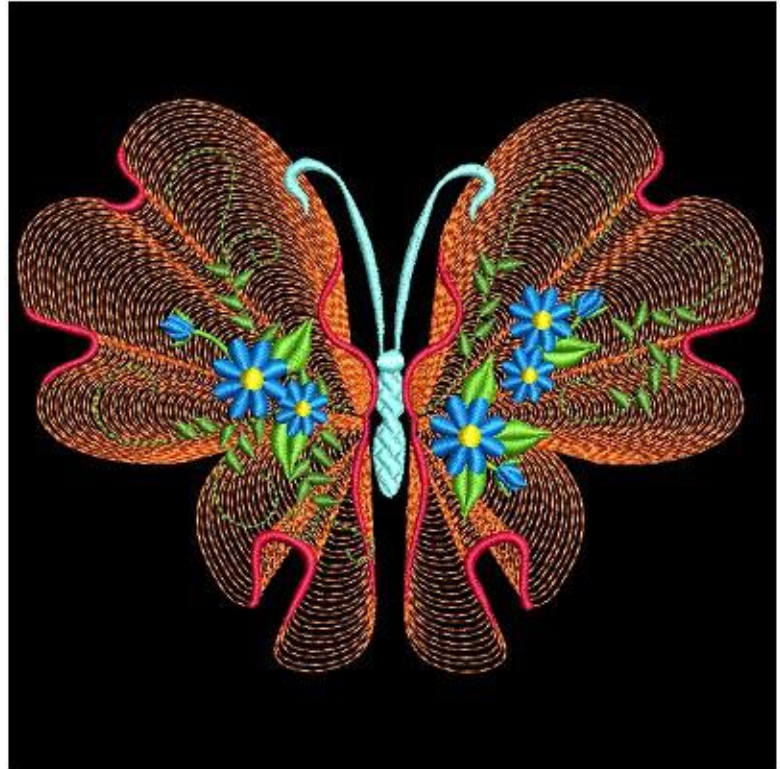

Stitches: 20118  
Colors: 7  
Height: 4.52 in  
Width: 5.88 in  
Zoom: 1:1

# FLUTTERBY LUV 2

Design: flutter1

Color changes: 7

Total thread: 322.17ft  
Total bobbin: 111.13ft

Stop Sequence:

#	St.	Code	Description	Brand
1.	9345	1987	Madeira PolyNeon 40	
2.	1335	1932	Madeira PolyNeon 40	
3.	2404	1838	Madeira PolyNeon 40	
4.	2836	1769	Madeira PolyNeon 40	
5.	1608	1848	Madeira PolyNeon 40	
6.	2311	1842	Madeira PolyNeon 40	
7.	278	1951	Madeira PolyNeon 40	

Stitches: 19509  
Colors: 8  
Height: 5.81 in  
Width: 5.87 in  
Zoom: 1:1