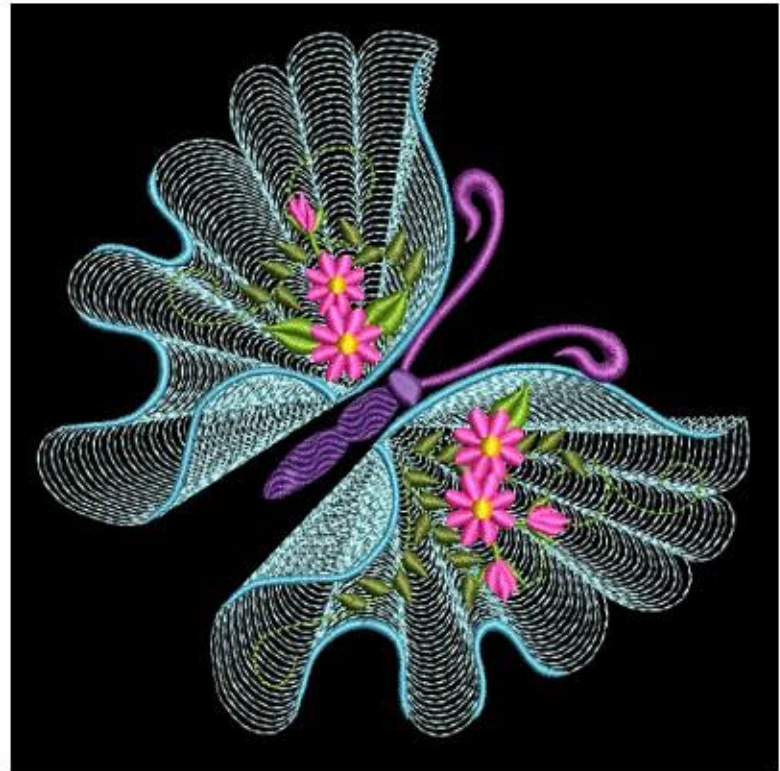

Stitches: 19509  
Colors: 8  
Height: 5.81 in  
Width: 5.87 in  
Zoom: 1:1

# FLUTTERBY LUV 2

Design: flutter2

Color changes: 8

Total thread: 313.79ft

Total bobbin: 108.34ft

Stop Sequence:

#	St.	Code	Description	Brand
1.	7792	1932		Madeira PolyNeon 40
2.	3088	1828		Madeira PolyNeon 40
3.	1213	1880		Madeira PolyNeon 40
4.	1085	1922		Madeira PolyNeon 40
5.	2095	1848		Madeira PolyNeon 40
6.	1773	1769		Madeira PolyNeon 40
7.	2232	1597		Madeira PolyNeon 40
8.	230	1951		Madeira PolyNeon 40

# FLUTTERBY LUV 2

Design: flutter3

Stitches: 17336  
Colors: 8  
Height: 4.70 in  
Width: 5.88 in  
Zoom: 1:1

Color changes: 8

Total thread: 273.58ft  
Total bobbin: 92.96ft

Stop Sequence:

#	St.	Code	Description	Brand
1.	5076	1833		Madeira PolyNeon 40
2.	2575	1709		Madeira PolyNeon 40
3.	1224	1839		Madeira PolyNeon 40
4.	955	1773		Madeira PolyNeon 40
5.	2896	1848		Madeira PolyNeon 40
6.	2466	1769		Madeira PolyNeon 40
7.	1986	1839		Madeira PolyNeon 40
8.	157	1951		Madeira PolyNeon 40

Stitches: 23061  
Colors: 7  
Height: 5.89 in  
Width: 5.51 in  
Zoom: 1:1